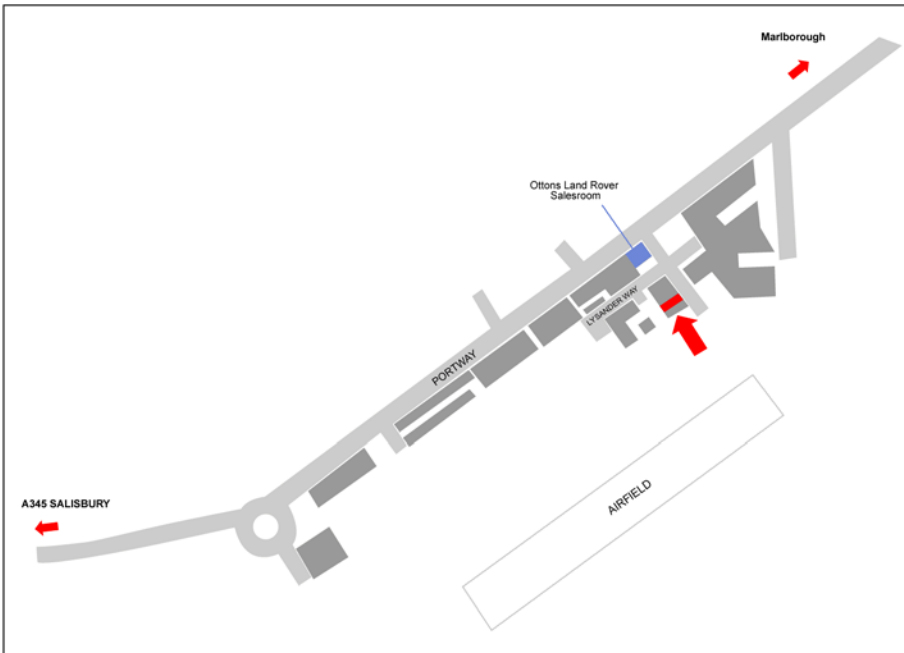

From Salisbury (A345)

- Take A345 towards Old Sarum/Amesbury.

- Continue past The Harvester on the right, when you reach the roundabout take 3rd exit onto Portway.

- Continue for approx 500yds, at next roundabout take 1st exit.

- Continue straight on, when you reach Ottons, turn right.

- Follow the road round onto Lysander Way and take the first left.

- Satcom Distribution is unit 3, second from the end on the left.

Parking

Parking is available directly in front of the building.